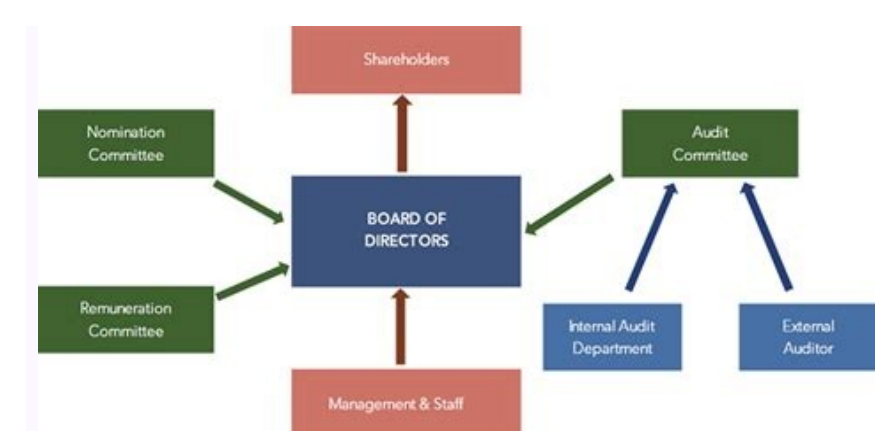

I'm not robot!

Daniel

I found this

Daniel

4.6 ★★★★★ 974 Reviews · \$\$\$\$

French Restaurant

Closed · Opens 5:30PM

Daniel Boulud's elegant French flagship where jackets are required & expense accounts come in handy.